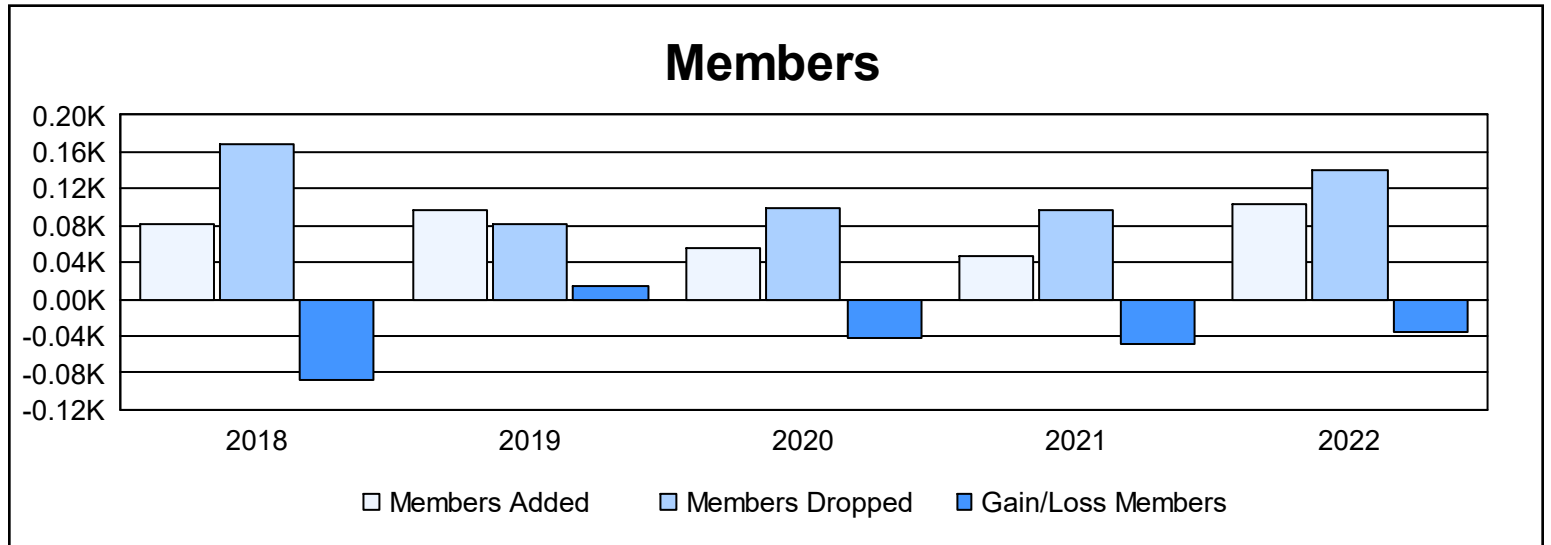

Year	New Clubs	Dropped Clubs	Gain/ Loss Clubs	New Members	Charter Members	Reinstate Members	Transfer Members	Total Member Added	Total Members Dropped	Gain/ Loss Members
2017-2018	0	1	-1	69	0	7	5	81	169	-88
2018-2019	0	0	0	87	0	1	9	97	82	15
2019-2020	0	0	0	48	0	6	2	56	99	-43
2020-2021	0	1	-1	35	2	10	0	47	96	-49
2021-2022	0	3	-3	85	3	4	12	104	140	-36
<b>Average</b>	<b>0</b>	<b>1</b>	<b>-1</b>	<b>65</b>	<b>1</b>	<b>6</b>	<b>6</b>	<b>77</b>	<b>117</b>	<b>-40</b>

### Membership Composition June 2022 Cumulative