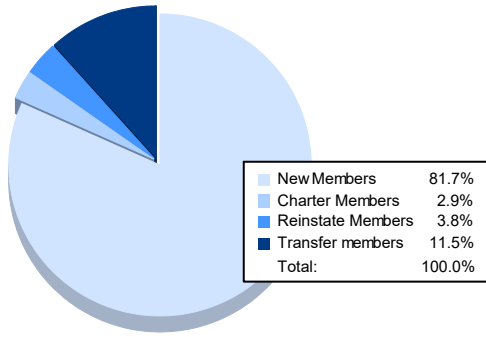

Year	New Clubs	Dropped Clubs	Gain/ Loss Clubs	New Members	Charter Members	Reinstate Members	Transfer Members	Total Member Added	Total Members Dropped	Gain/ Loss Members
2017-2018	0	1	-1	69	0	7	5	81	169	-88
2018-2019	0	0	0	87	0	1	9	97	82	15
2019-2020	0	0	0	48	0	6	2	56	99	-43
2020-2021	0	1	-1	35	2	10	0	47	96	-49
2021-2022	0	3	-3	85	3	4	12	104	140	-36
<b>Average</b>	<b>0</b>	<b>1</b>	<b>-1</b>	<b>65</b>	<b>1</b>	<b>6</b>	<b>6</b>	<b>77</b>	<b>117</b>	<b>-40</b>

### Membership Composition June 2022 Cumulative