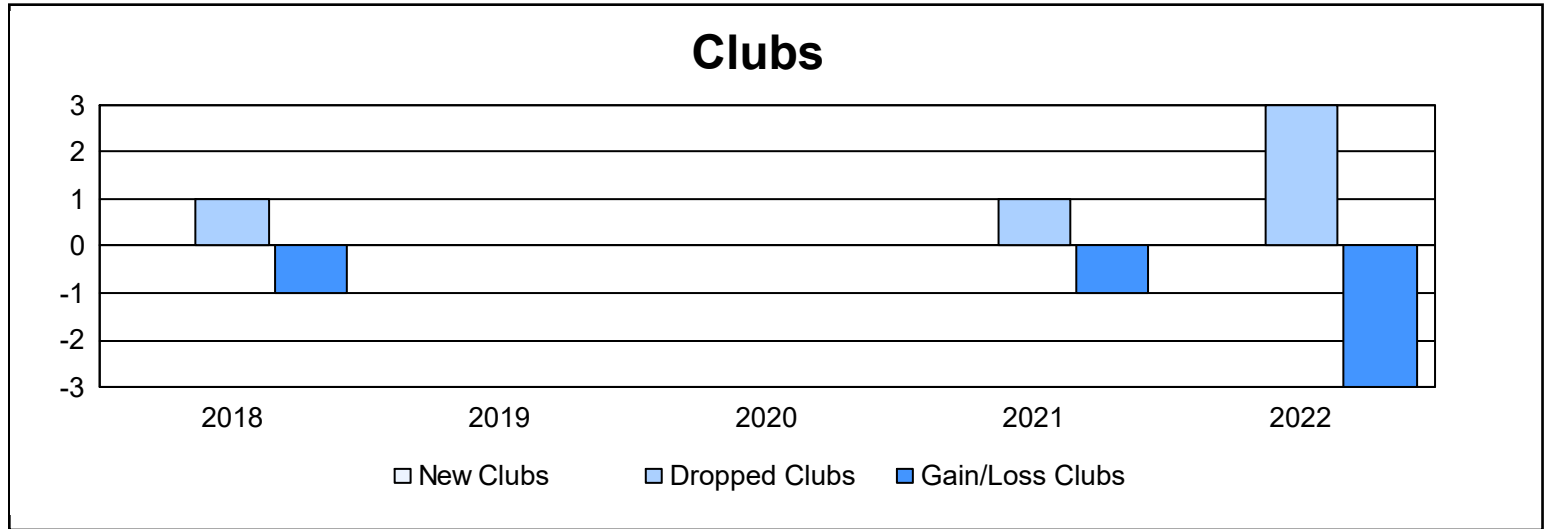

Year	New Clubs	Dropped Clubs	Gain/ Loss Clubs	New Members	Charter Members	Reinstate Members	Transfer Members	Total Member Added	Total Members Dropped	Gain/ Loss Members
2017-2018	0	1	-1	69	0	7	5	81	169	-88
2018-2019	0	0	0	87	0	1	9	97	82	15
2019-2020	0	0	0	48	0	6	2	56	99	-43
2020-2021	0	1	-1	35	2	10	0	47	96	-49
2021-2022	0	3	-3	85	3	4	12	104	140	-36
<b>Average</b>	<b>0</b>	<b>1</b>	<b>-1</b>	<b>65</b>	<b>1</b>	<b>6</b>	<b>6</b>	<b>77</b>	<b>117</b>	<b>-40</b>

### Membership Composition June 2022 Cumulative